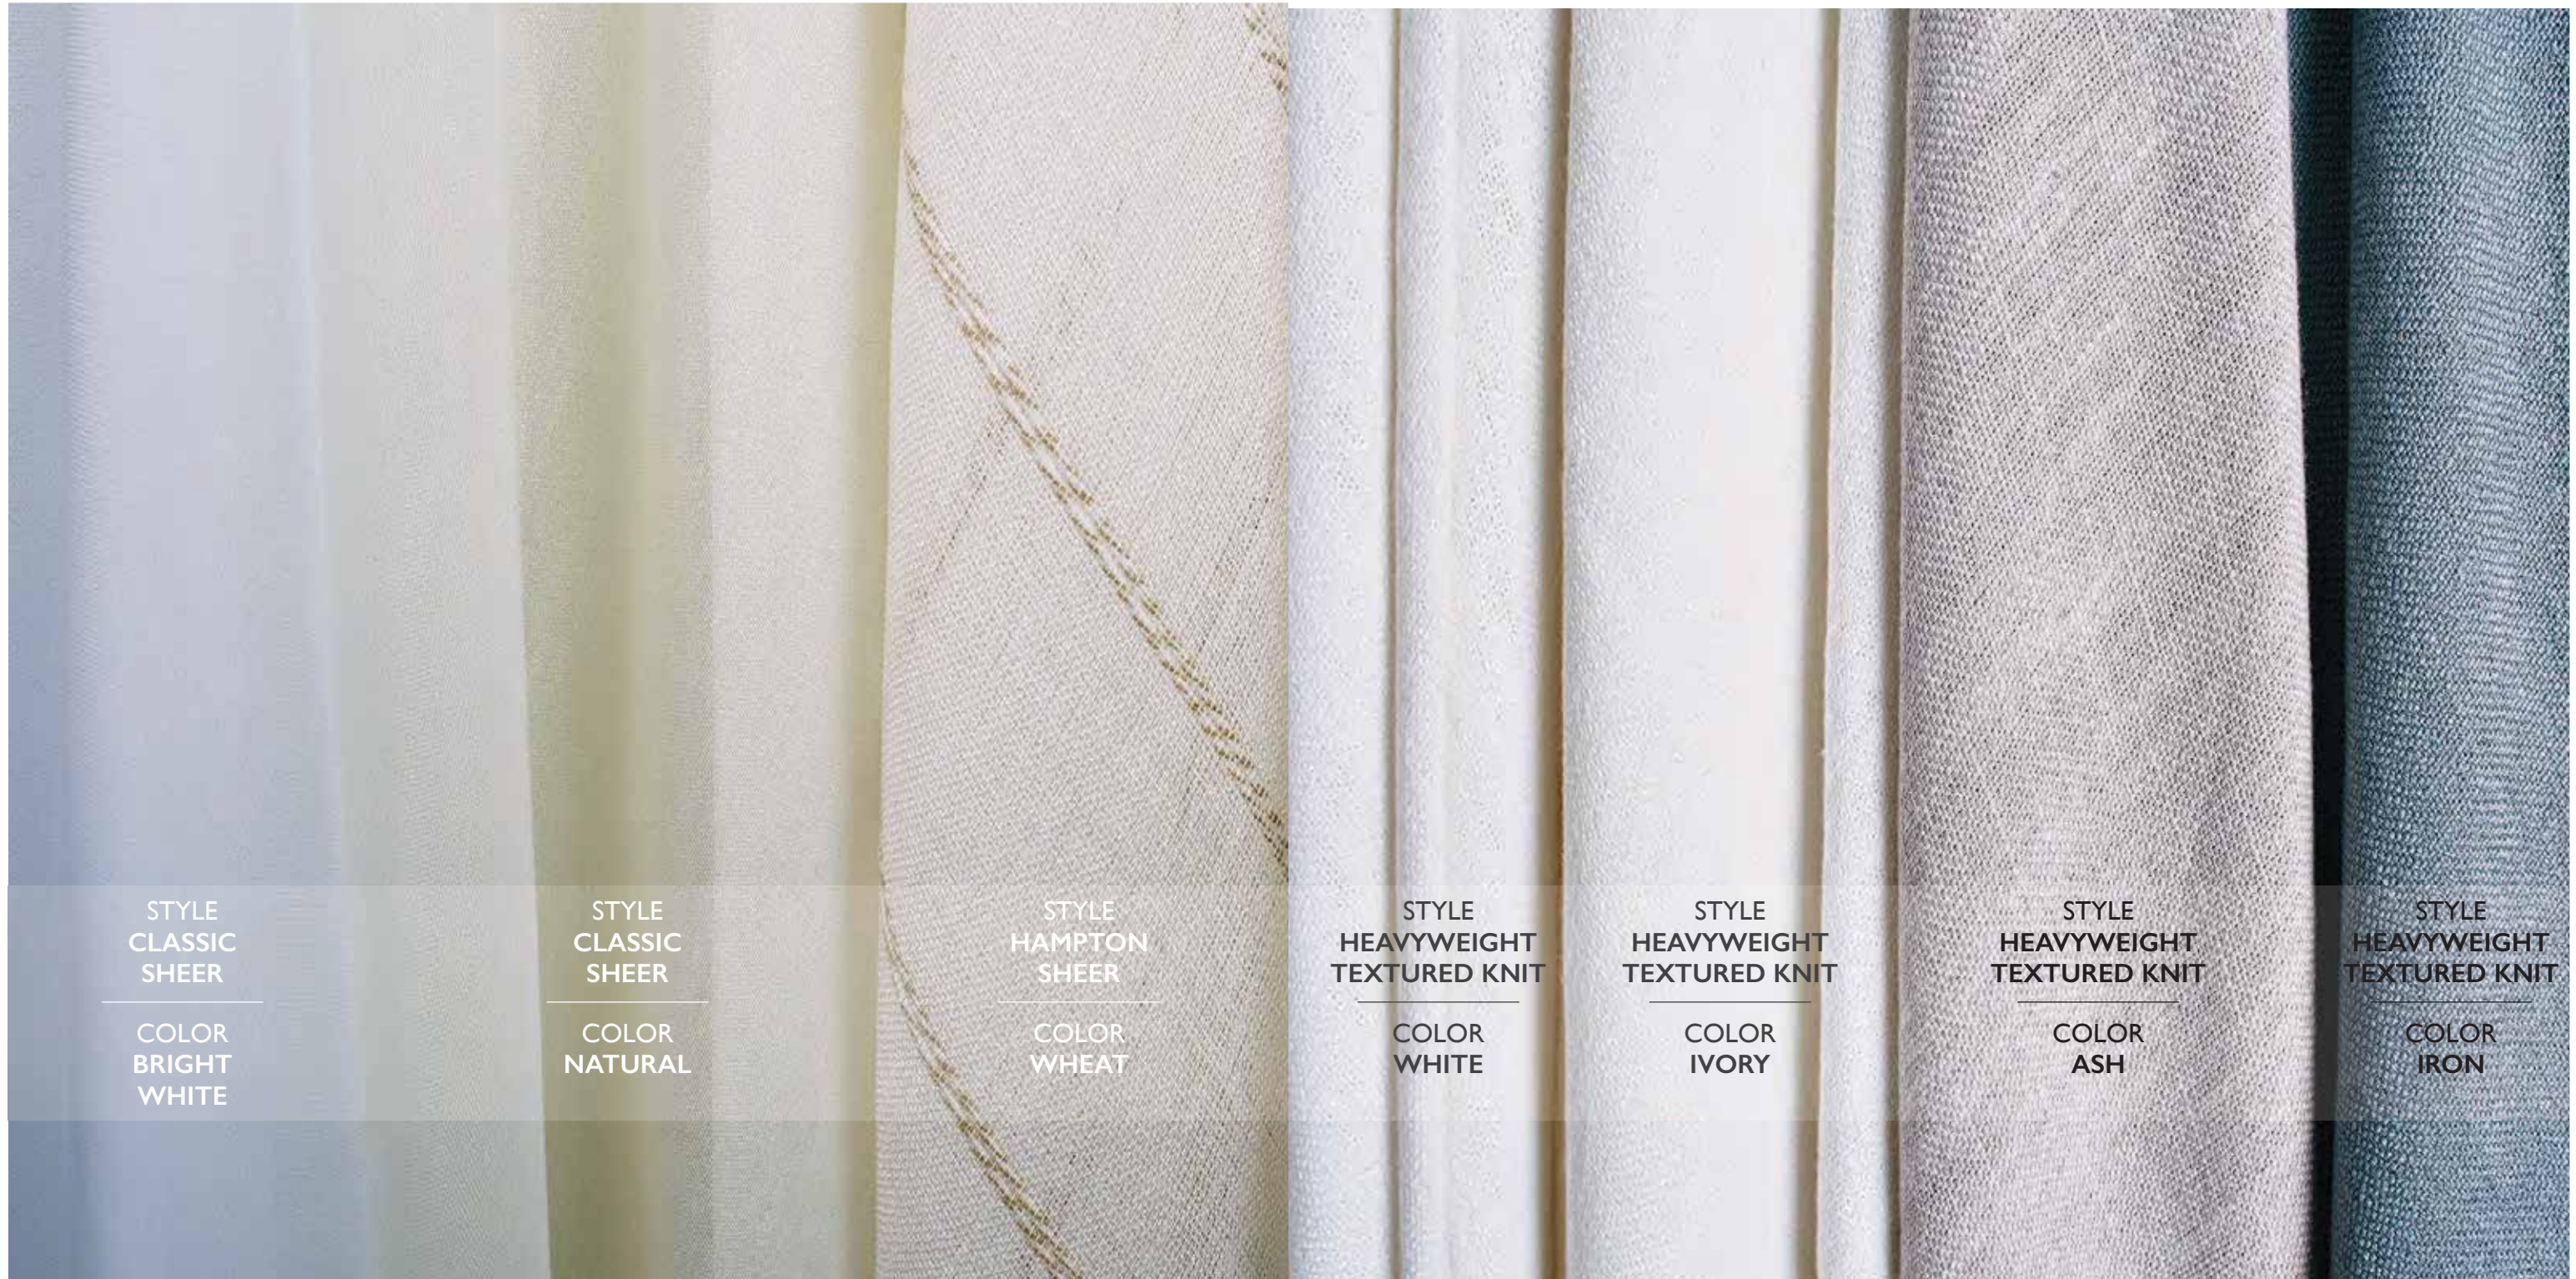

STYLE
CLASSIC
SHEER

COLOR
BRIGHT
WHITE

STYLE
CLASSIC
SHEER

COLOR
NATURAL

STYLE
HAMPTON
SHEER

COLOR
WHEAT

STYLE
HEAVYWEIGHT
TEXTURED KNIT

COLOR
WHITE

STYLE
HEAVYWEIGHT
TEXTURED KNIT

COLOR
IVORY

STYLE
HEAVYWEIGHT
TEXTURED KNIT

COLOR
ASH

STYLE
HEAVYWEIGHT
TEXTURED KNIT

COLOR
IRON

COLLECTION | SHEER STYLES
100% Polyester

BRIGHT WHITE   NATURAL   WHEAT

COLLECTION | HEAVYWEIGHT TEXTURED KNIT
80% Polyester/20% Linen

WHITE   IVORY   ASH   IRON