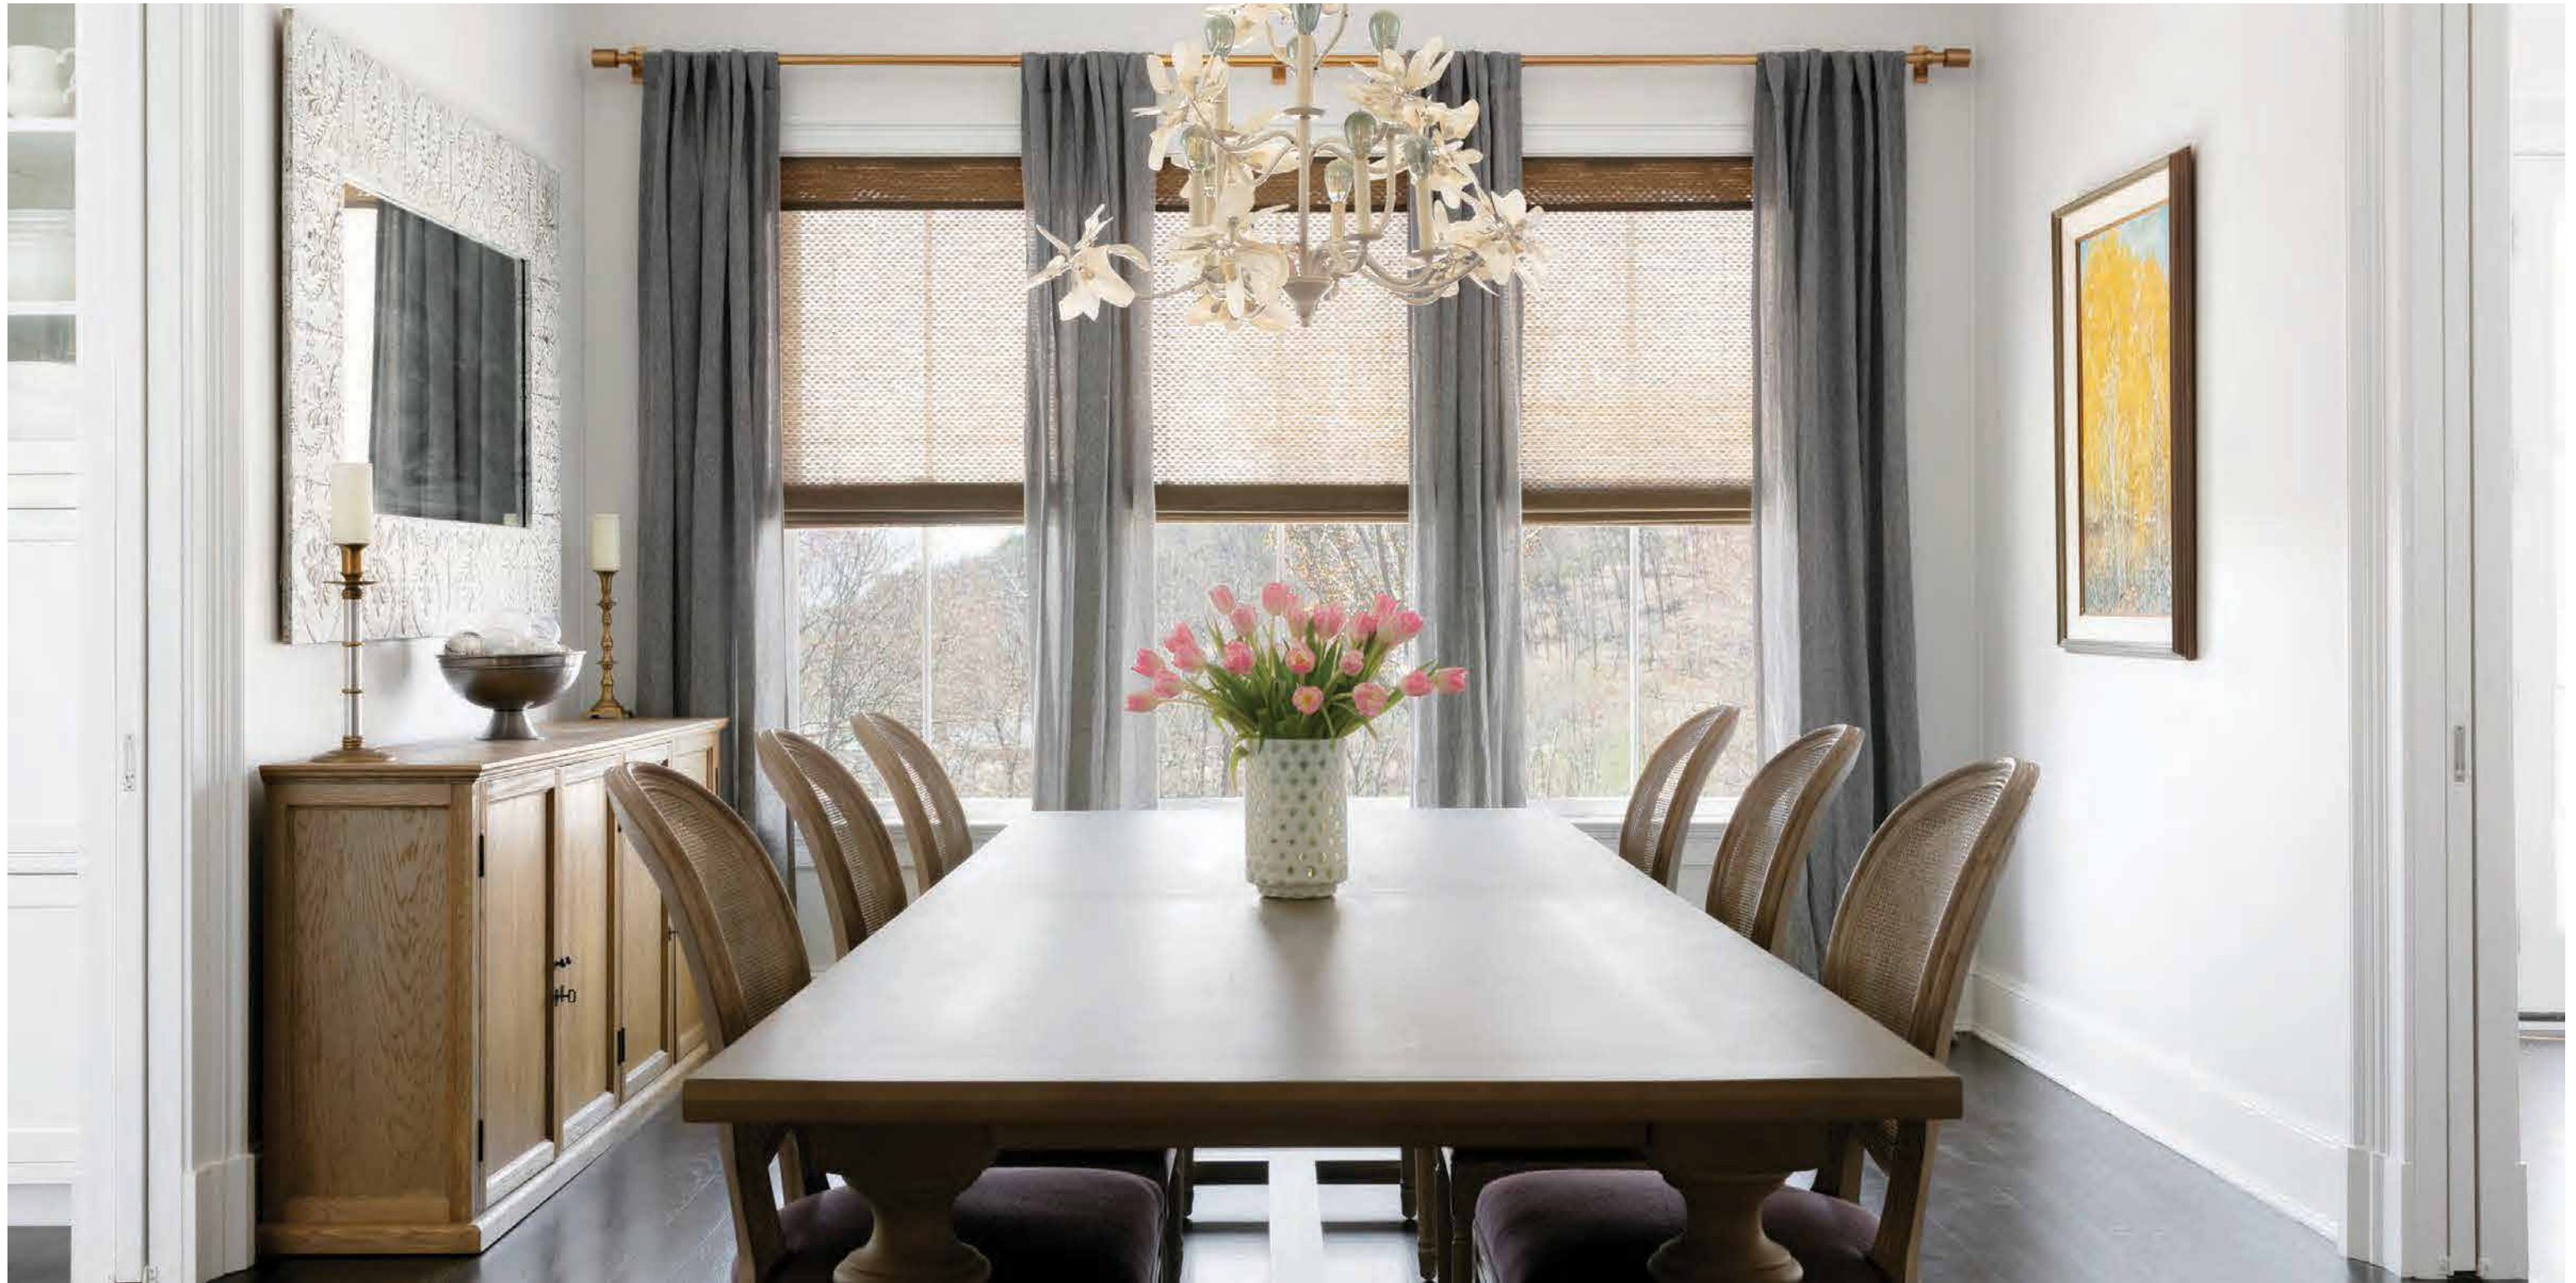

OUR EXCLUSIVE COLLECTION
DRAPERY
STYLES