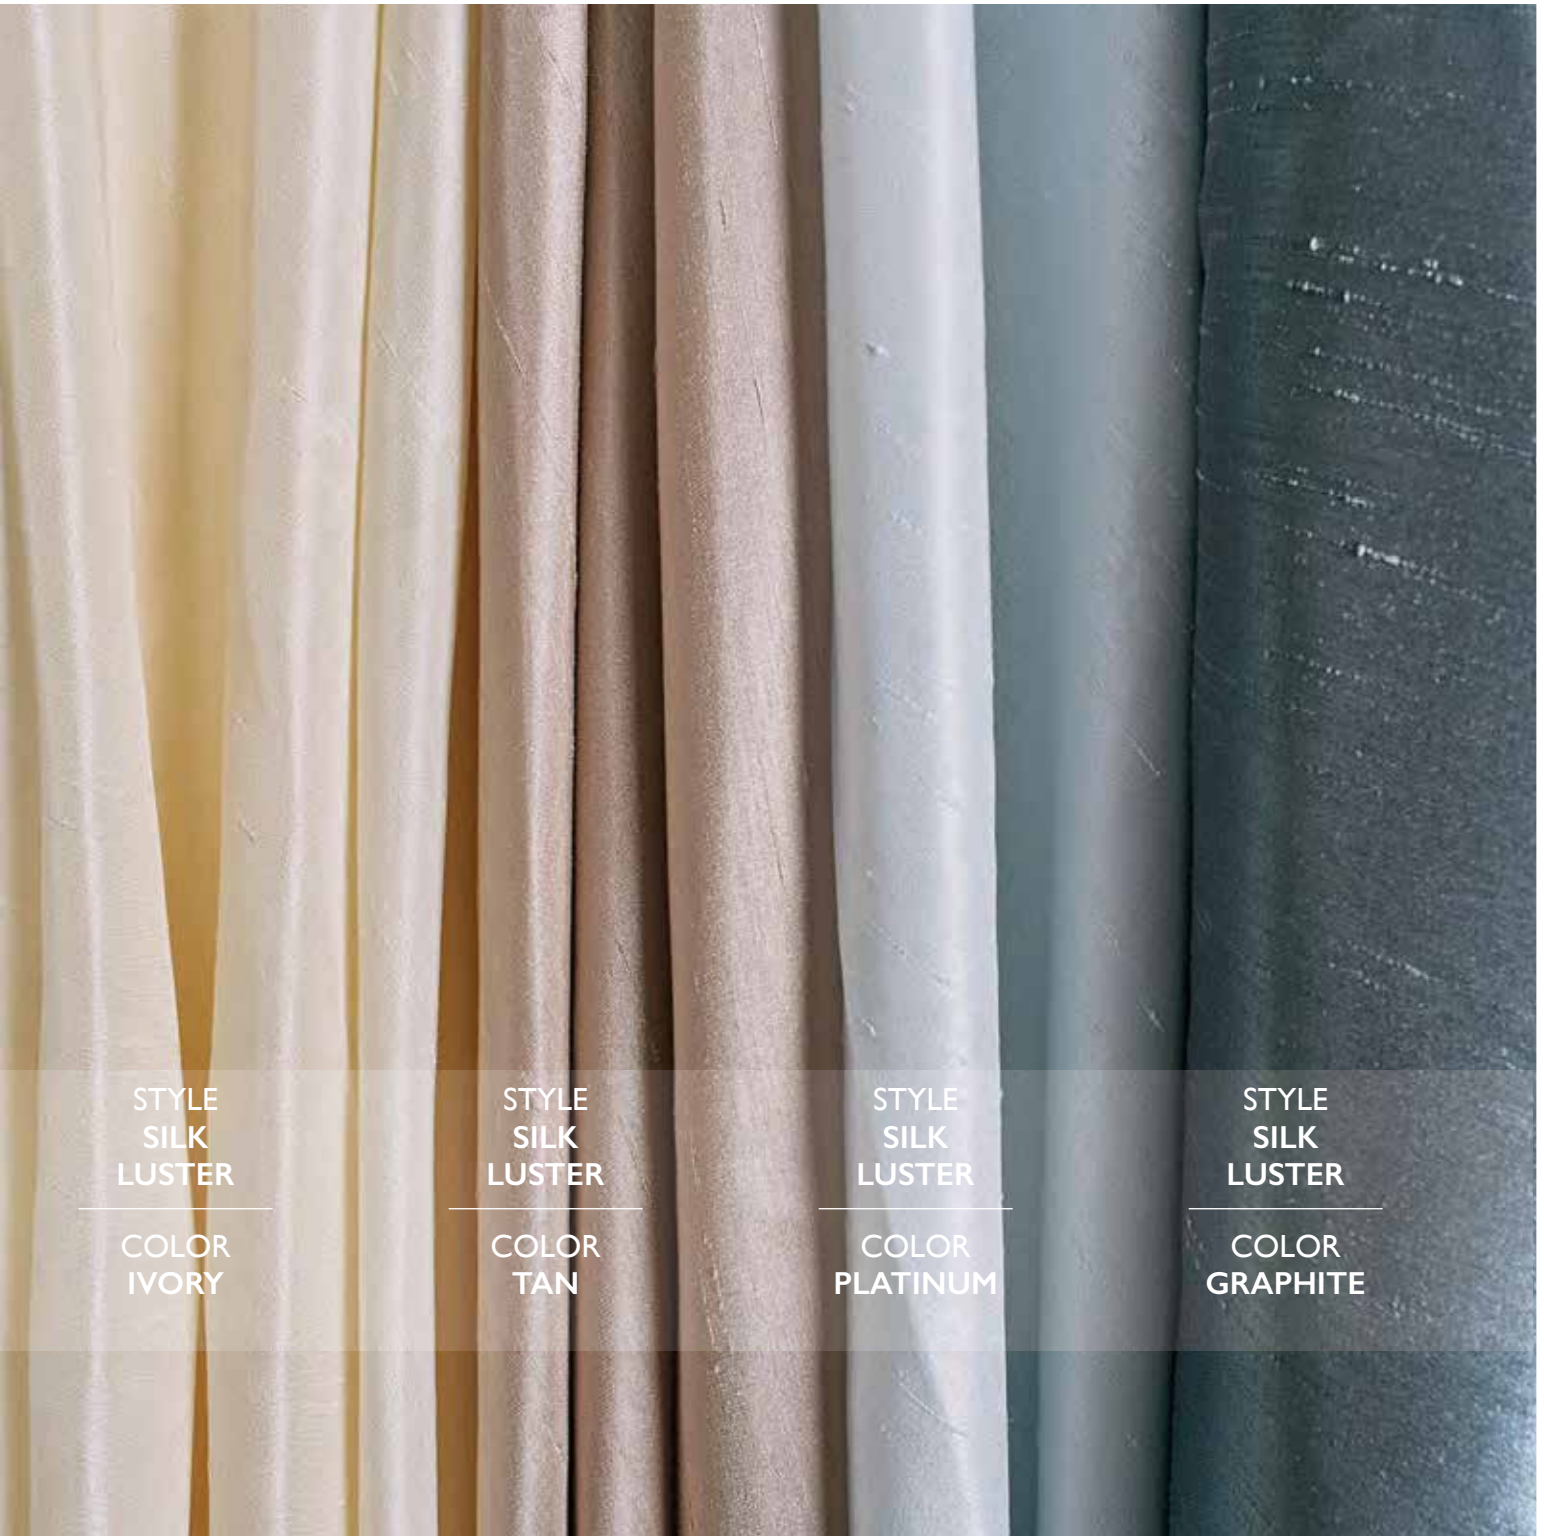

STYLE
WOOL
SPUN
COLOR
TAUPE

STYLE
WOOL
SPUN
COLOR
FOG

STYLE
WOOL
SPUN
COLOR
SLATE

OUR EXCLUSIVE COLLECTION
**DRAPERY
STYLES**

COLLECTION | VELVET ELEGANCE

95% Polyester/5% Cotton

COLLECTION | WOOL SPUN

100% Polyester

STYLE
COTTON
GEO PRINT

COLOR
FOSSIL

STYLE
COTTON
GEO PRINT

COLOR
SLATE
BLUE

STYLE
COTTON
GEO PRINT

COLOR
GRAPHITE

STYLE
SILK
LUSTER

COLOR
IVORY

STYLE
SILK
LUSTER

COLOR
TAN

STYLE
SILK
LUSTER

COLOR
PLATINUM

STYLE
SILK
LUSTER

COLOR
GRAPHITE

COLLECTION | COTTON GEO PRINT

100% Cotton

FOSSIL

SLATE
BLUE

GRAPHITE

COLLECTION | SILK LUSTER

100% Polyester

IVORY

TAN

PLATINUM